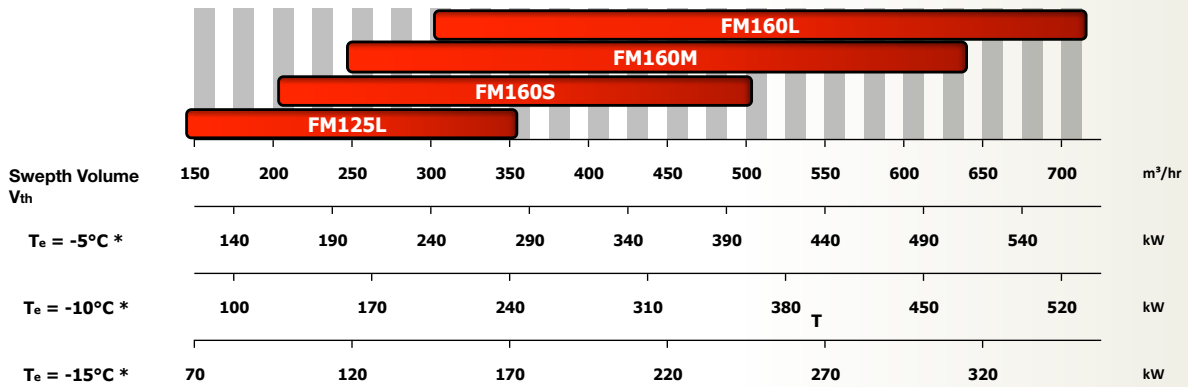

* Refrigerant NH₃
T_c = 35°C

ITEM	LIMIT VALUE		REMARKS
Maximum Discharge Gas Pressure ¹⁾ [MPaG]	2,0		
Maximum Suction Gas Pressure [MpaG]	0,499		
Minimum Suction Gas Pressure [MPaG]	-0,08		
Maximum Compression Ratio [-]	L Port	6	
	M Port	10	
Maximum Suction Gas Temperature [°C]	85		Please consult Mycom to go outside the design limit.
Maximum Discharge Gas Temperature [°C]	90		Please consult Mycom to go outside the design limit.
Minimum Suction Gas Temperature [°C]	-60		
Maximum Suction Super Heat [K]	30		Discharge temperature limit has higher priority than suction super heat limit.
Maximum Oil Supply Temperature to bearing [°C]	60		In operation more than 13 mm²/s viscosity is required
Standard Rotation Speed [rpm]	1500 - 3600		

1) Standstill is included.