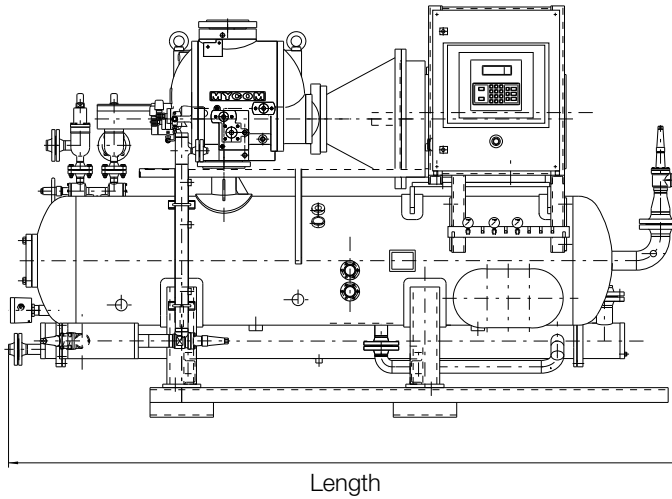

SCREW COMPRESSOR

FM-Series

The FM - series

is a very economical compressor due to its simple design. It has a built-in check valve and suction strainer.

Customers can choose either a pump lubrication system or a pressure differential lubrication system. This compressor is also maintenance-friendly. Adjusting the coupling alignment is simple as the motor comes with a standard flanged motor (B35) design.

UNIT TYPE	PROVISIONAL WEIGHT (kg)	PROVISIONAL LENGTH (mm)	HEIGHT (mm)	WIDTH (mm)
FM125L	2800	3100	1750	1270
FM160S	3300	3200	1780	1300
FM160M	3250	3220	1780	1300
FM160L	3300	3220	1780	1300

"For reference use only! The dimensions indicated and the components depicted on our reference units do not necessarily correspond with the dimensions and /or components of your project"