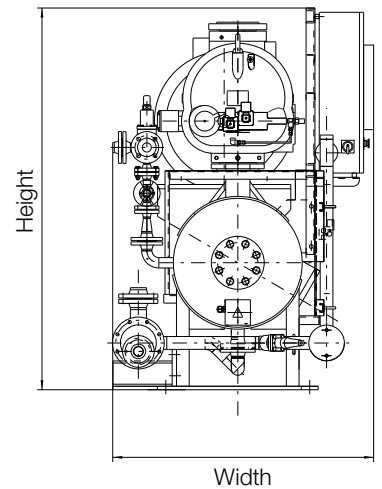

UNIT TYPE	PROVISIONAL WEIGHT (kg)	PROVISIONAL LENGTH (mm)	HEIGHT (mm)	WIDTH (mm)
FM125L	2800	3100	1750	1270
FM160S	3300	3200	1780	1300
FM160M	3250	3220	1780	1300
FM160L	3300	3220	1780	1300

"For reference use only! The dimensions indicated and the components depicted on our reference units do not necessarily correspond with the dimensions and /or components of your project"